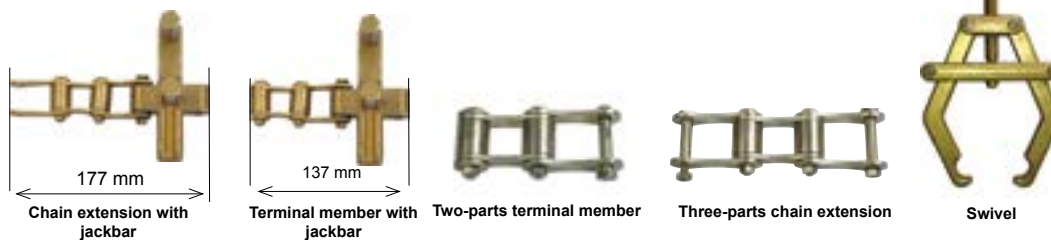

# SINGLE PIPE CHAIN CLAMPS

## Single Pipe Chain Clamps

Pipe range: 8" - 60" (203 - 1524 mm)

- Clamping range 8 - 60"
- Max. wallthickness: 12,7 mm
- By removing the chain the links und jackbars the chain adjusts to the several pipe diameters

Part.-No.	Description	Range		No. jackbars
		inch	mm	
RG350040	Single manual pipe chain clamp	8 - 10	203,2 - 254	5
RG350041	Single manual pipe chain clamp	8 - 12	203,2 - 304,8	6
RG350042	Single manual pipe chain clamp	8 - 16	203,2 - 406,4	7
RG350043	Single manual pipe chain clamp	8 - 20	203,2 - 508	9
RG350044	Single manual pipe chain clamp	8 - 24	203,2 - 609,6	11
RG350045	Single manual pipe chain clamp	8 - 28	203,2 - 711,2	13
RG350046	Single manual pipe chain clamp	8 - 32	203,2 - 812,8	14
RG350047	Single manual pipe chain clamp	8 - 36	203,2 - 914,4	16
RG350048	Single manual pipe chain clamp	8 - 40	203,2 - 1016	18
RG350049	Single manual pipe chain clamp	8 - 44	203,2 - 1117,6	19
RG350050	Single manual pipe chain clamp	8 - 48	203,2 - 1219,2	21
RG350051	Single manual pipe chain clamp	8 - 52	203,2 - 1320,8	23
RG350052	Single manual pipe chain clamp	8 - 56	203,2 - 1422,4	25
RG350053	Single manual pipe chain clamp	8 - 60	203,2 - 1524	26

## Accessories

Spare parts for single manual pipe chain clamps

Part.-No.	Description
RG350067	Single chain clamp for medium wall, 1275 mm long, without swivel, 7 jackbars
RG350068	Swivel
RG350069	Single jackbar
RG350070	Two-parts Terminal member
RG350071	Three-parts Chain extension
RG350072	Terminal member with jackbar, 137 mm long
RG350073	Chain extension, 177 mm long with jackbar